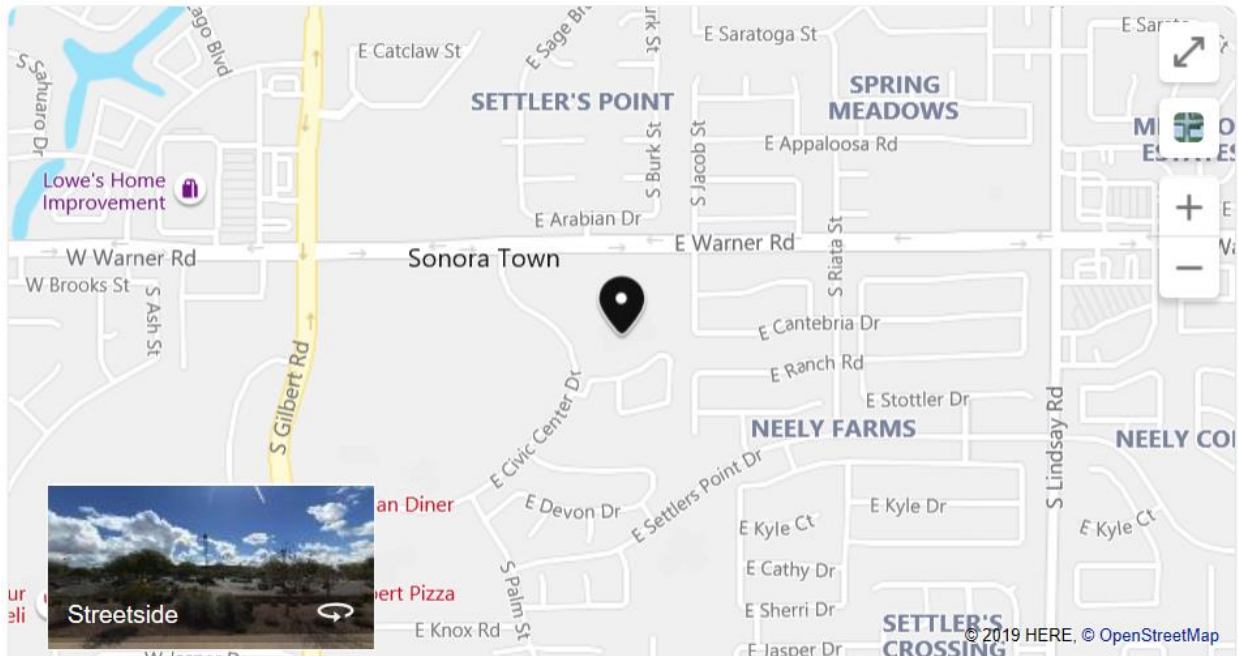

## MIKEY'S LEAGUE, INC FALL 2019 SCHEDULE

Subject to change. Last Updated 8/21/19. Please reach out to [Scott@mikeysleague.org](mailto:Scott@mikeysleague.org) with questions or concerns.

Date	Time	Event	Location
Sunday Oct 13 <sup>th</sup>	5:00-6:30pm	Skills Assessment Day	Life Time
Saturday Oct 19 <sup>th</sup>	09:30-11:00am	Practice and Game	Broadway Rec Center
Saturday Oct 26 <sup>th</sup>	09:30-11:00am	Field Day	Fiesta Sports Park
Saturday Nov 2nd	09:30-11:00am	Practice and Game	Broadway Rec Center
Saturday Nov 9th	09:30-11:00am	Practice and Game	Broadway Rec Center
Saturday Nov 16th	09:30-11:00am	Practice and Game	Broadway Rec Center
Saturday Nov 23rd	09:30-11:00am	Grand Finale Game Day	Broadway Rec Center

### Addresses:

Life Time (formerly Lifetime Fitness): 381 E Warner Rd, Gilbert, AZ 85296 (Gilbert and Warner)

Broadway Recreation Center: 59 E Broadway Rd, Mesa, AZ 85210 (Broadway and Mesa Dr.)

Fiesta Sports Park (Football Field): 936 S Extension, Mesa, AZ 85201 (Country Club and Southern)

381 E Warner Rd, Gilbert, AZ 85296

59 E Broadway Rd, Mesa, AZ 85210

Fiesta Sports Park

[www.mesaparks.com](http://www.mesaparks.com)