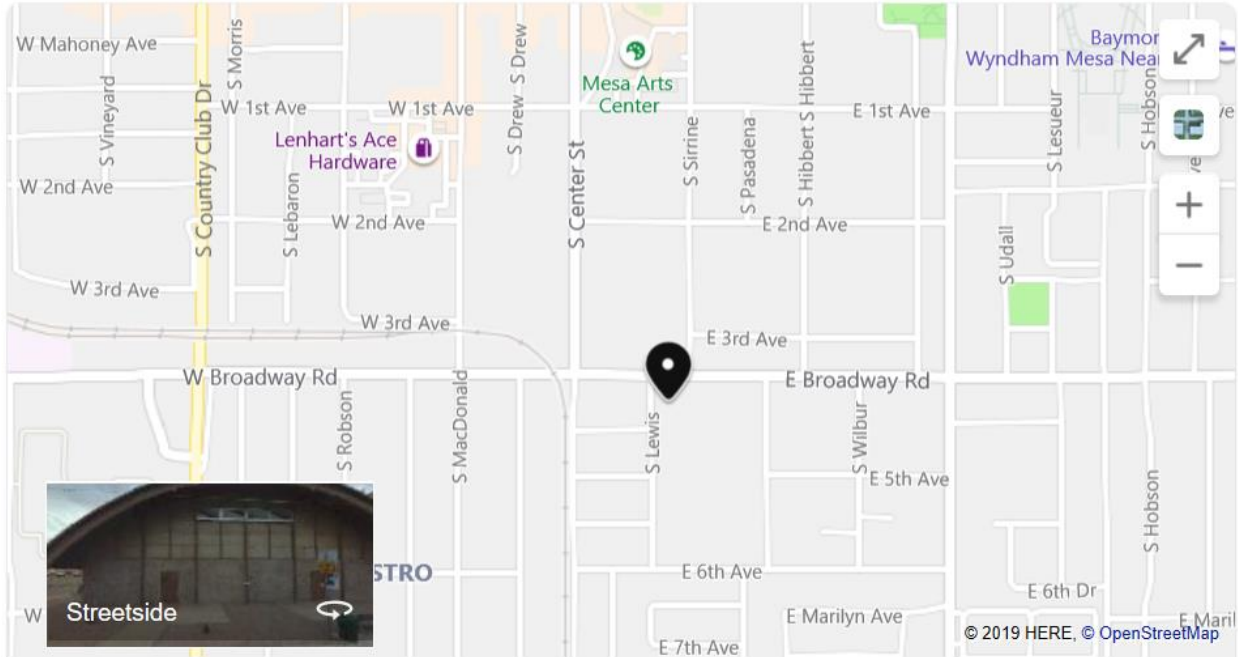

### Addresses:

Life Time (formerly Lifetime Fitness): 381 E Warner Rd, Gilbert, AZ 85296 (Gilbert and Warner)

Broadway Recreation Center: 59 E Broadway Rd, Mesa, AZ 85210 (Broadway and Mesa Dr.)

Fiesta Sports Park (Football Field): 936 S Extension, Mesa, AZ 85201 (Country Club and Southern)

381 E Warner Rd, Gilbert, AZ 85296

59 E Broadway Rd, Mesa, AZ 85210

Fiesta Sports Park

[www.mesaparks.com](http://www.mesaparks.com)